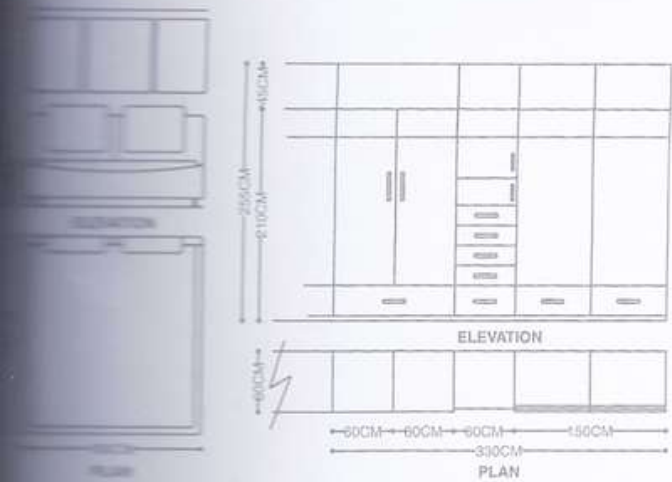

FUSION

The focal point of the bedroom is the courtyard with vertical garden all through one side of the room.

FUSION

ANKITA &  
PRATYOOSH

Studio An-V-Thot Architects Pvt. Ltd.

A-11, 2nd Floor, Shivalik, New Delhi- 110017