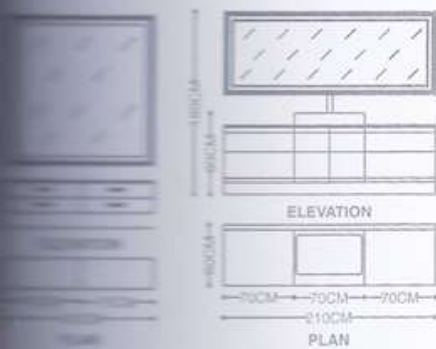

Material Board

Wardrobe: Green Decowood Veneer

Furniture: A fix bench with multiple foot massagers and a platform placed at the other deep end hosting a huge & magnificent back lit artefact sitting in a bed of pebbles